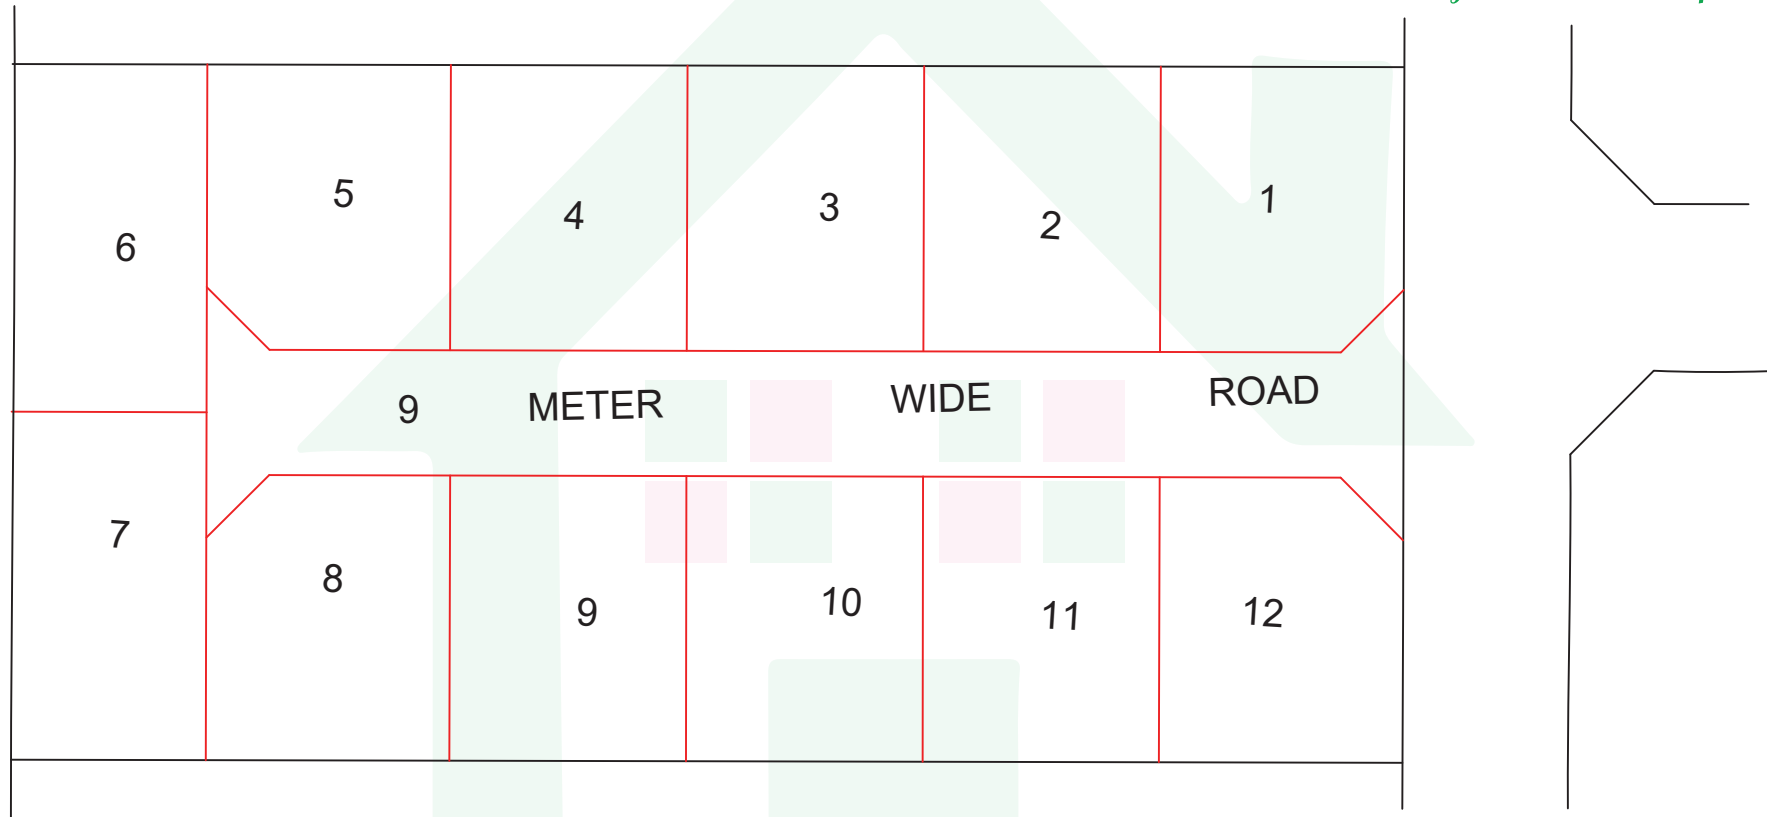

# KAMAKIS

PROMISE COURT  
PLOTS

CASH PRICE:

**1.995M**

INSTALMENT  
PRICE:

**2.095M**